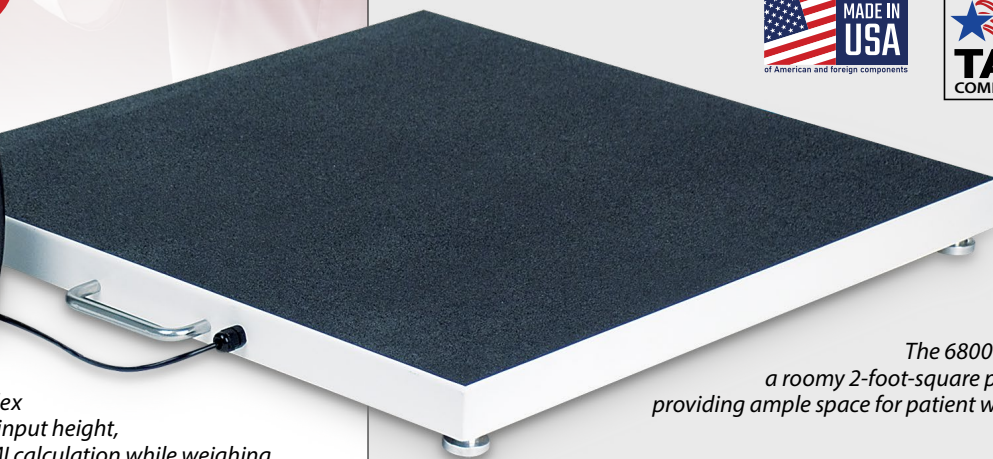

DETECTO®

PORTABLE BARIATRIC FLOOR SCALE 68000

24-INCH-SQUARE LOW-PROFILE
PLATFORM WITH BUILT-IN
CARRYING HANDLE

Battery or AC Power • BMI Calculation
Weight display mounting bracket included for wall/desk mount.

6800 PORTABLE BARIATRIC FLOOR SCALE

Ideal for any clinical application, this scale is low profile for patient comfort when stepping on and off the scale. With a built-in carrying handle, Detecto's model 6800 scale is easy to transport from office to office. Utilizing Detecto's model 750 weight display and a universal bracket (included), the indicator may be mounted on a wall or desk for easy viewing. Powered by "AA" batteries, this scale is truly portable when power outlets are not accessible. It comes with a 10-foot-long cable from the indicator to the scale.

FEATURES:

- Highly accurate digital weight display with Body Mass Index calculation and easy-to-read LCD.
- Lightweight design, battery power, and carrying handles make it ultra-portable for convenient patient weighing wherever needed.
- Low-profile platform provides easy access.
- Skid-proof and soft, but durable black rubber mat for patient ease and comfort.

COMPACT DESIGN

Detecto's 6800 features a quick and simple Body Mass Index calculator with scroll feature to input height, which allows you the ease of BMI calculation while weighing.

The 6800 features a roomy 2-foot-square platform, providing ample space for patient weighing.